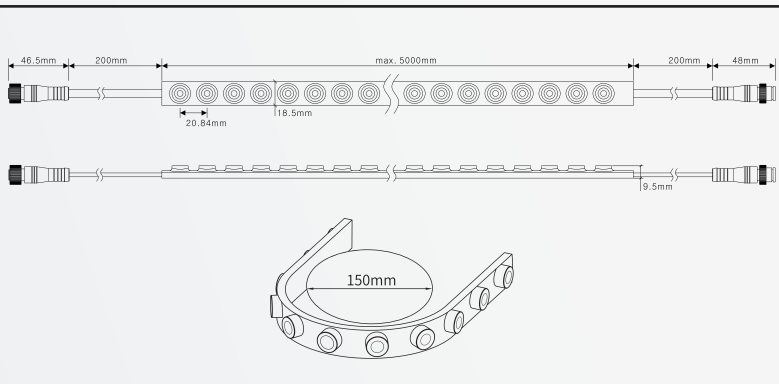

L I G H T

LED WALL WASH 2000

- 48 LEDs P/M
- SELF- ENCAPSULATED DESIGN OFFERS OPTIONAL: 2700K - 6000K
- HIGH QUALITY PCB
- 1 BIN DELIVERY THROUGH COMPANY

PRODUCT SPECIFICATIONS

WARRANTY	3 YEARS
VOLTAGE	DC12V / DC24v
LUMENS /PM	2000LM*
WATTAGE P/M	18W
AMBIENT TEMPREATUR	-20C - +50C
CRI	>90

*LUMENS ARE BASED ON AN AVERAGE.

Product Code	CCT (K)	LUMENS (LM/M)	EFFICACY (LM/W)	CRI	WATTS/PM	RF (FIDELITY)	Rg (GAMUT)
led-cob-800	4000+-200	2167	120.38	92.93	18W	94.55	101.19
led-cob-800	3000+-100	1915	106.38	93.25	18W	92.36	100.39