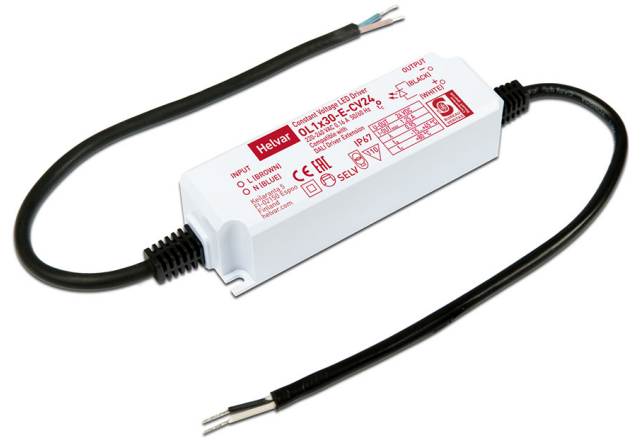

L I G H T

HELVAR 30W IP65 PSU

- Designed For Outdoor Installation
- Open Circuit, Short Circuit And Overload Protection
- Iec/En 60598-1 Compliant

PRODUCT SPECIFICATIONS

AC Voltage	198-264v
DC Voltage	24v
CURRENT RANGE	7.5AMPS
Rated Power	30W
FREQUENCY RANGE	50-60HZ
DIMENSIONS	131(L)X42(W)X34(H)MM
Warranty	3 years